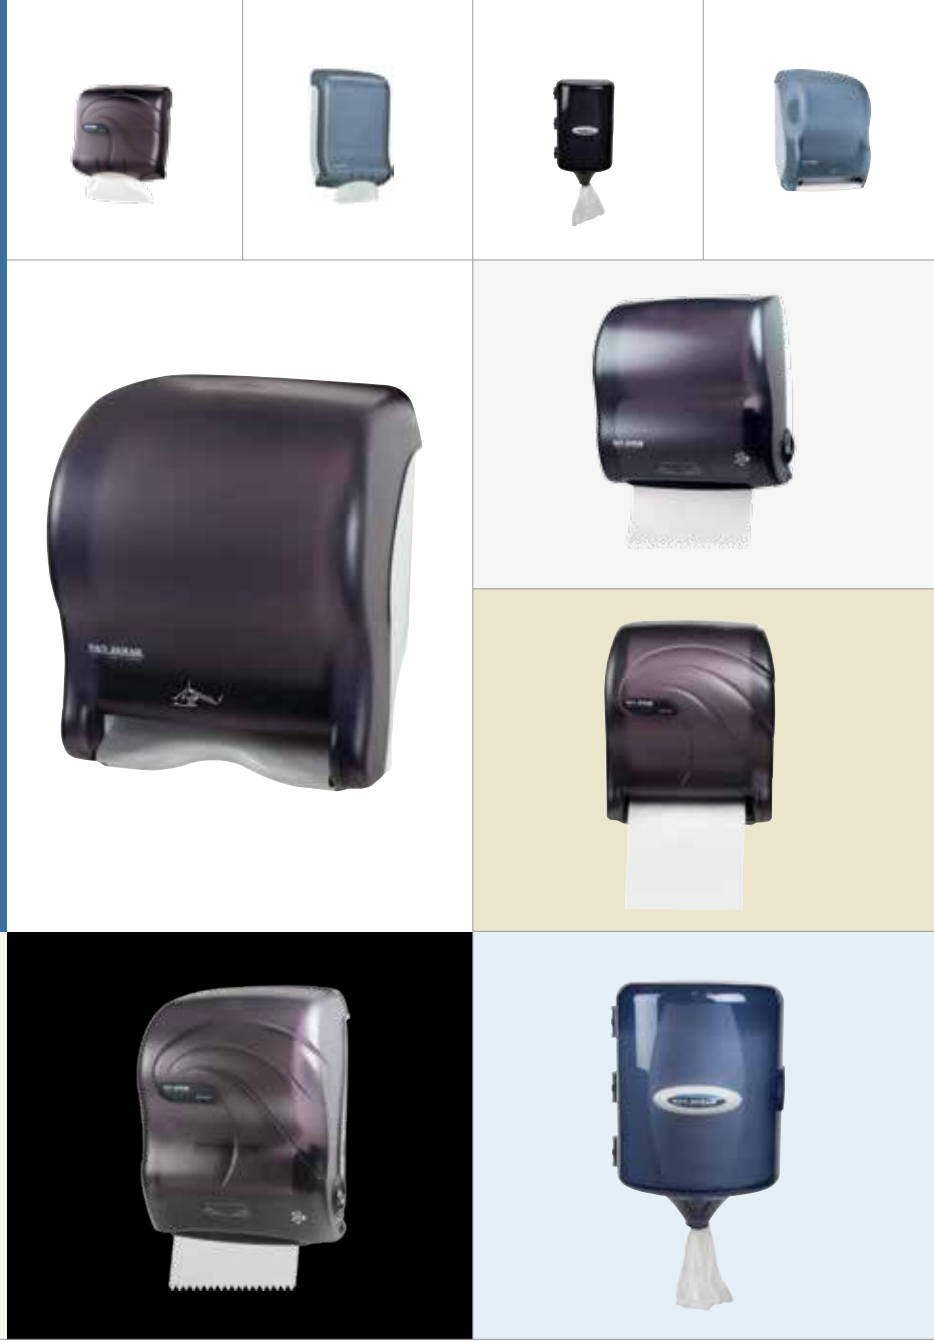

When it
comes to
touchless
dispensing...

no one can touch us.